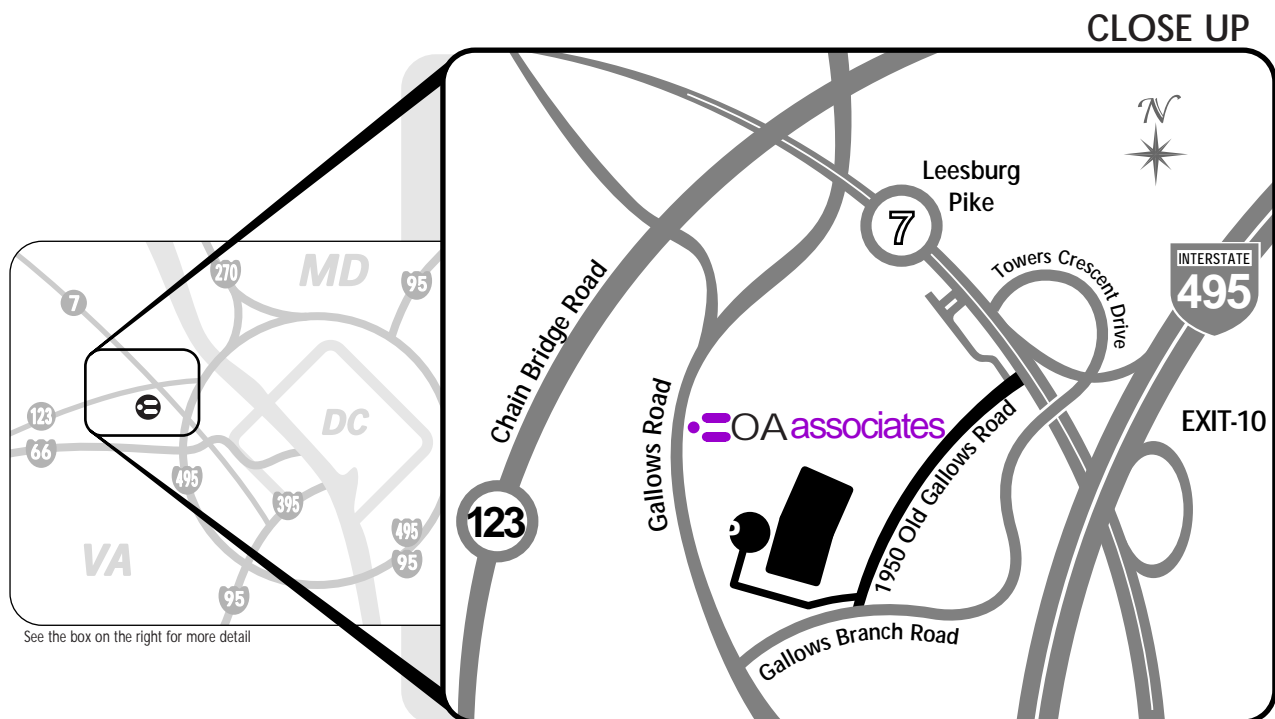

From Crystal City, Virginia (and National Airport)

1. Take US Route 1 North
2. After passing the Marriot on your right, bear to the left to Route 110 (to Roslyn)
3. Go on Route 110 for almost 2 miles until you reach the exit for Route 66 west (bear right onto ramp)
4. Follow 66 for apx 6 to 7 miles to the exit for Route 7 west (to Tysons Corner)
5. Follow Route 7 for apx 1.5 miles. Go over 495 (beltway)
6. Turn left at the second light after 495 onto Gallows Road
7. You will pass the DMV on the right
8. At the next light make a left onto Gallows Branch Rd
9. Make an immediate left onto Old Gallows Rd
10. Go apx 50 yards, 1950 on your left suite 201.

From Springfield, Virginia (US 95 South of the Beltway)

1. Take US 95 north to the Beltway
2. Exit onto US 495 to Rockville
3. Stay on US 495 until Exit 10 (Route 7 West)
4. After exiting Route 7 goes back over US 495
5. Turn left at the second light after 495 onto Gallows Road
6. You will pass the DMV on the right
7. At the next light make a left onto Gallows Branch Rd
8. Make an immediate left onto Old Gallows Rd
9. Go apx 50 yards, 1950 on your left suite 201.

From Baltimore, Maryland

1. Take US 95 South to the Washington D.C. Beltway (495)
2. Exit from US 95 to US 495 West (towards Rockville and Northern Virginia)
3. Stay on 495 around Beltway into Virginia
4. Follow 495 to Route 7 West (Exit 10 Tysons Corner, Leesburg)
5. Turn left at the second light after 495 onto Gallows Road
6. You will pass the DMV on the right
7. At the next light make a left onto Gallows Branch Rd
8. Make an immediate left onto Old Gallows Rd
9. Go apx 50 yards, 1950 on your left suite 201.